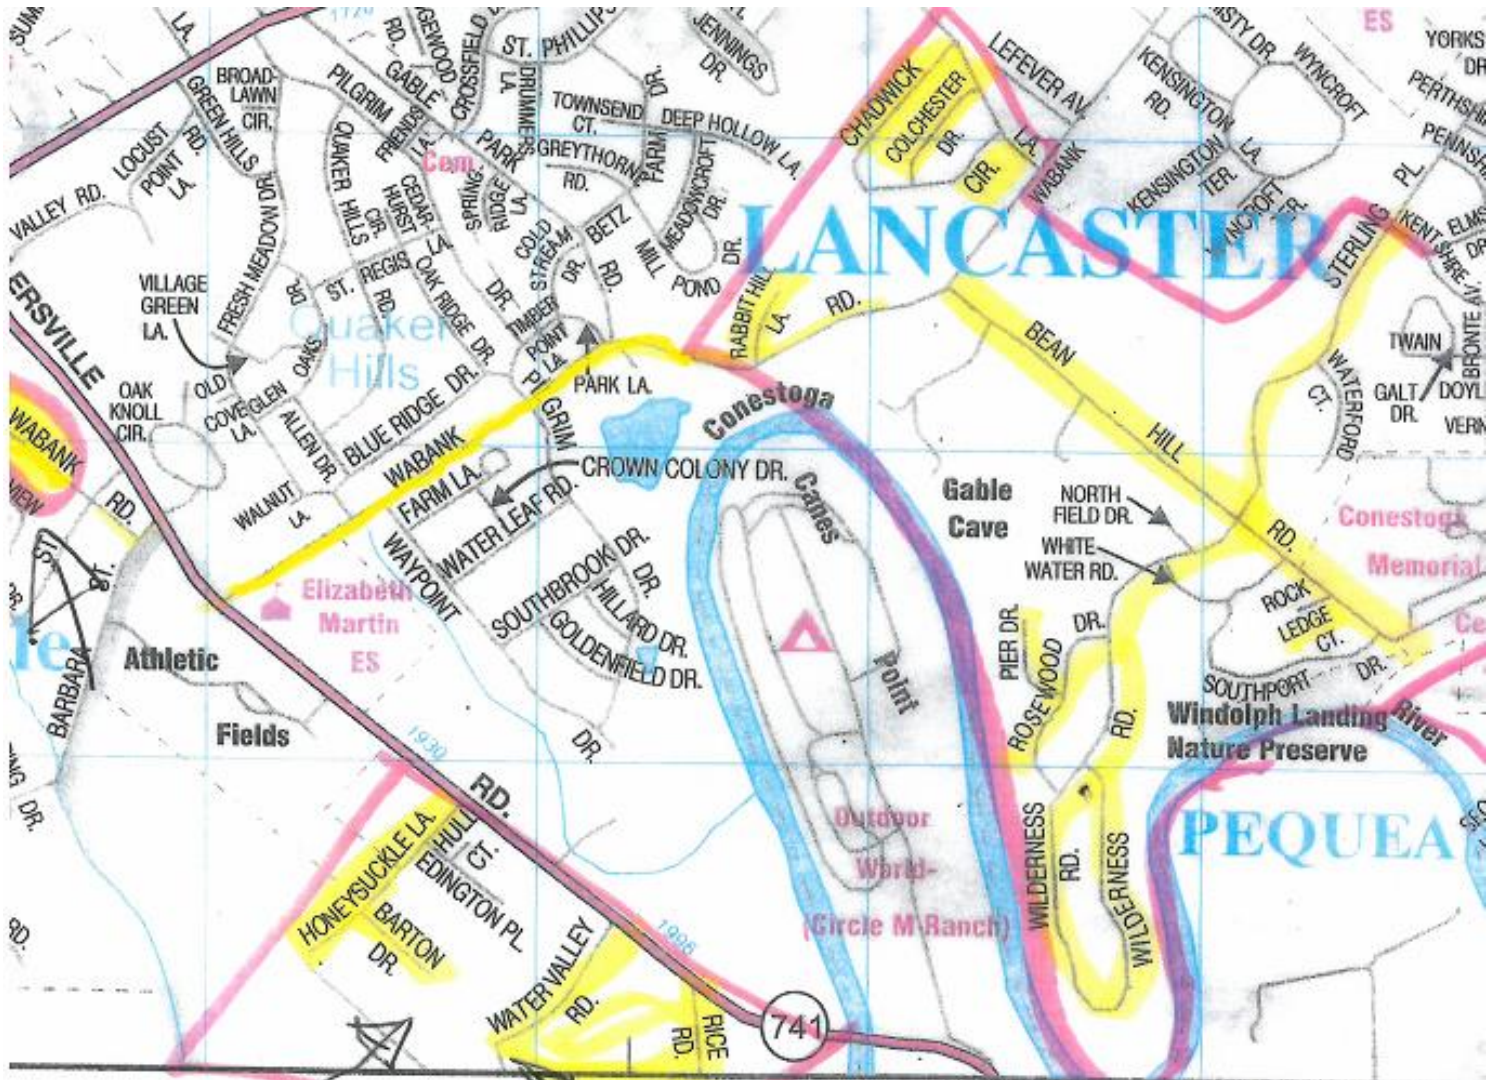

ROUTE 2 & 3 West

1st & 3rd Tues/Wed Signed Areas (8am to 11:45am)

ROUTE 4 North of Rt. 23

South side of Newtown Road ONLY

ROUTE 5 Zone B

Elm to School House Road
West of Abbeyville Road, includes Abbeyville Road, both sides

ROUTE 5 Zone C-1

Non-signed Week

ROUTE 5 Zone C-2

Non-signed Week

NON-SIGNED AREAS West Side
South of Hamilton Park Drive