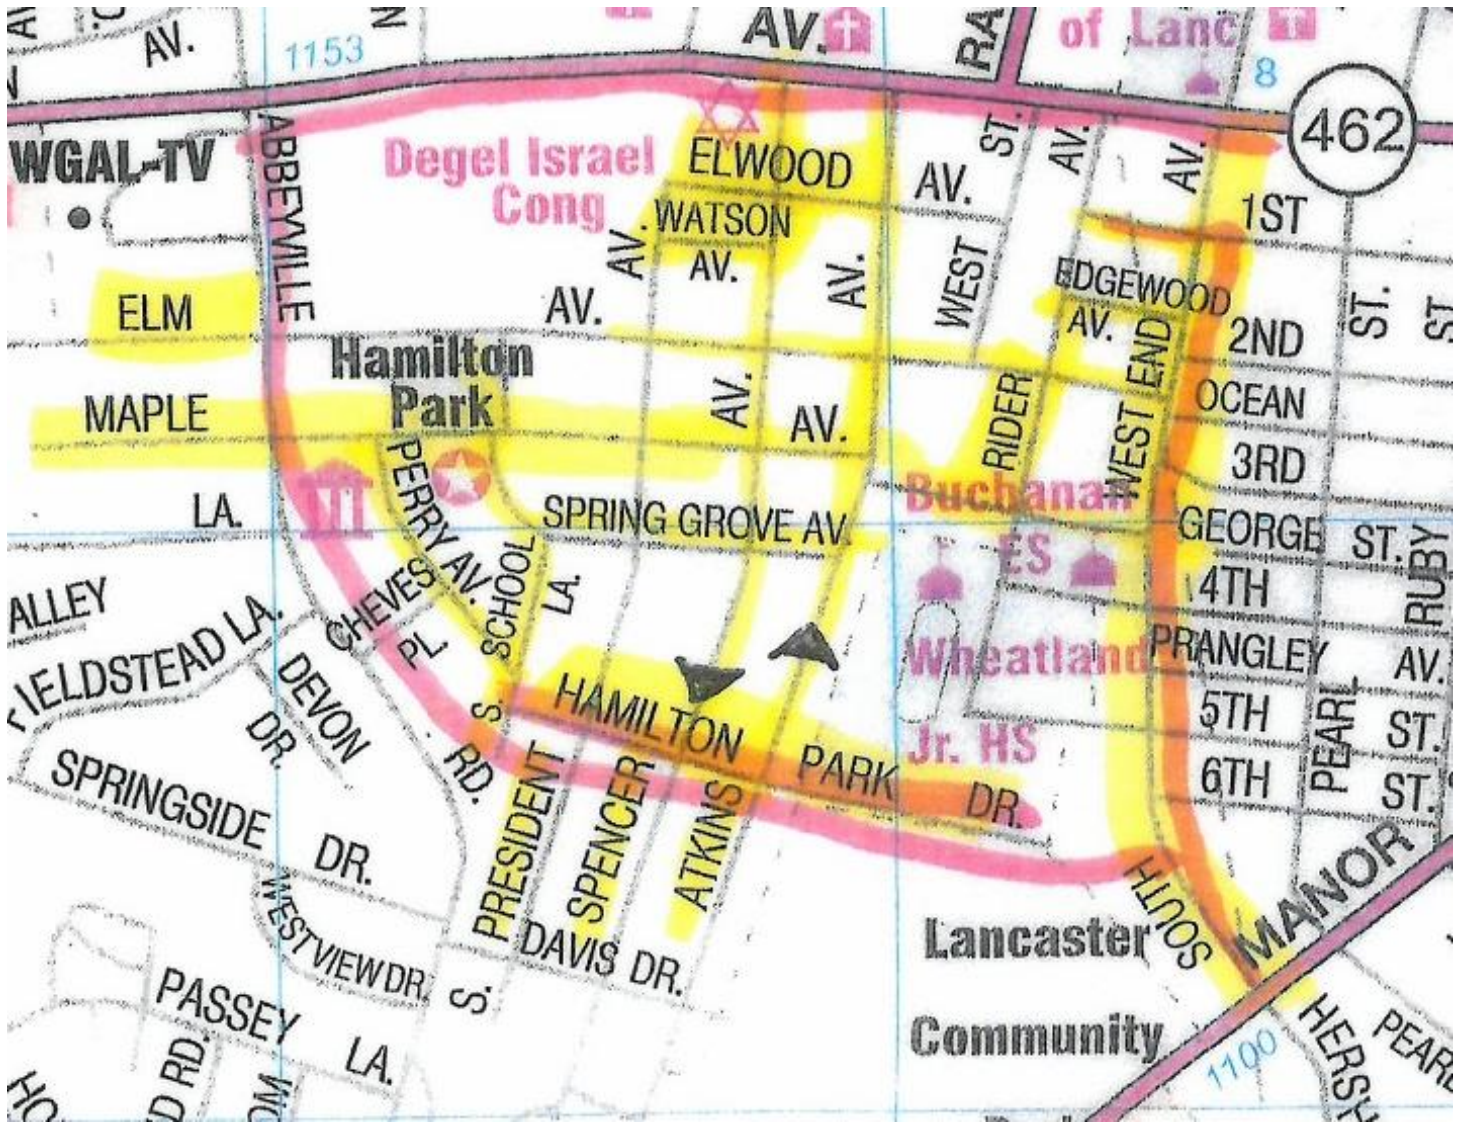

ROUTE 2 & 3 West

1st & 3rd Tues/Wed Signed Areas (8am to 11:45am)

ROUTE 4 North of Rt. 23

South side of Newtown Road ONLY

ROUTE 5 Zone B

Elm to School House Road
West of Abbeyville Road, includes Abbeyville Road, both sides

ROUTE 5 Zone C-1

Non-signed Week

ROUTE 5 Zone C-2

Non-signed Week

NON-SIGNED AREAS West Side
South of Hamilton Park Drive