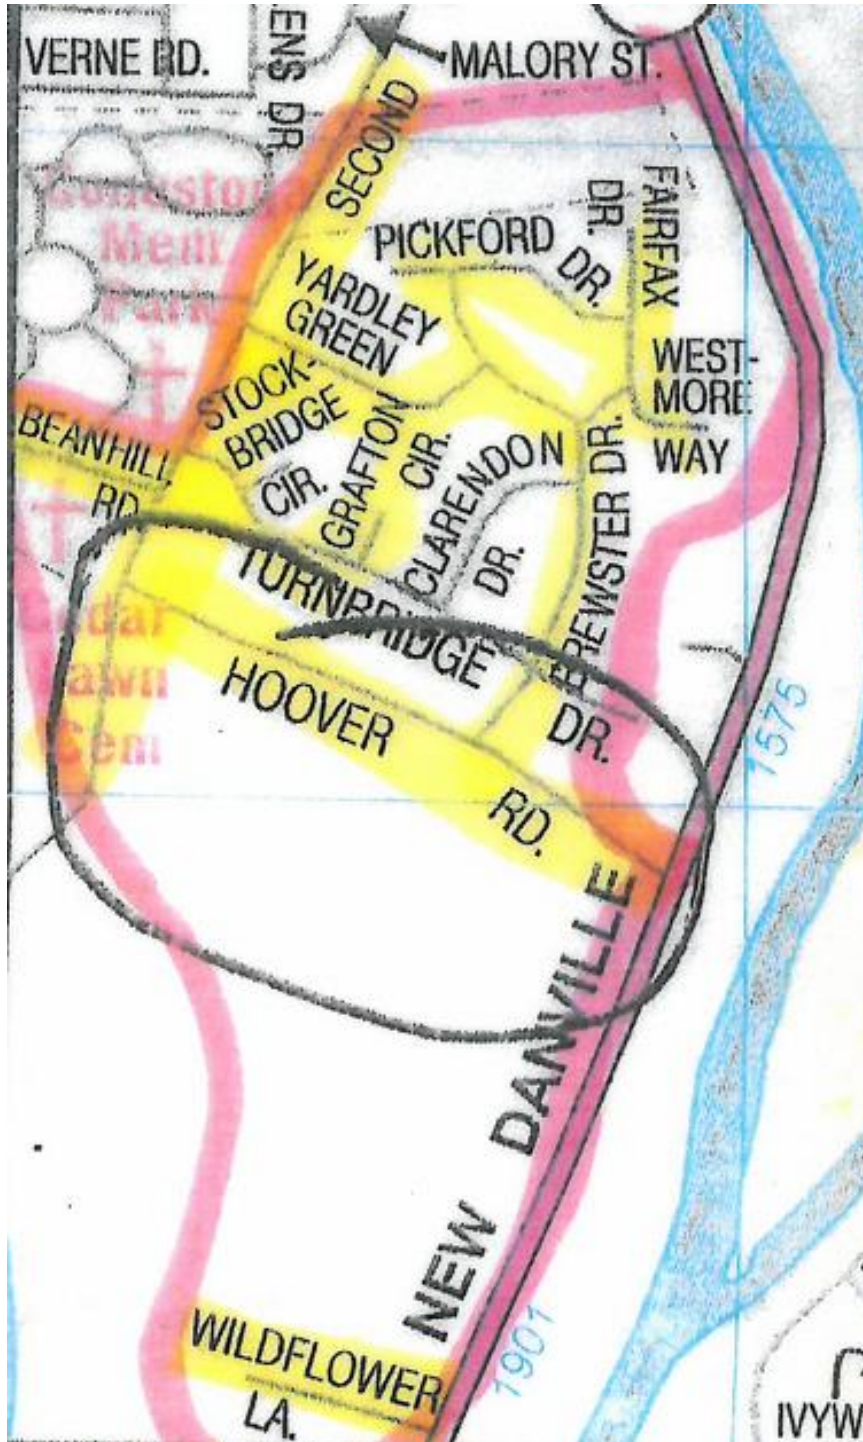

ROUTE 2 & 3 West

1st & 3rd Tues/Wed Signed Areas (8am to 11:45am)

ROUTE 4 North of Rt. 23

South side of Newtown Road ONLY

ROUTE 5 Zone B

Elm to School House Road
West of Abbeyville Road, includes Abbeyville Road, both sides

ROUTE 5 Zone C-1

Non-signed Week

ROUTE 5 Zone C-2

Non-signed Week

NON-SIGNED AREAS West Side
South of Hamilton Park Drive