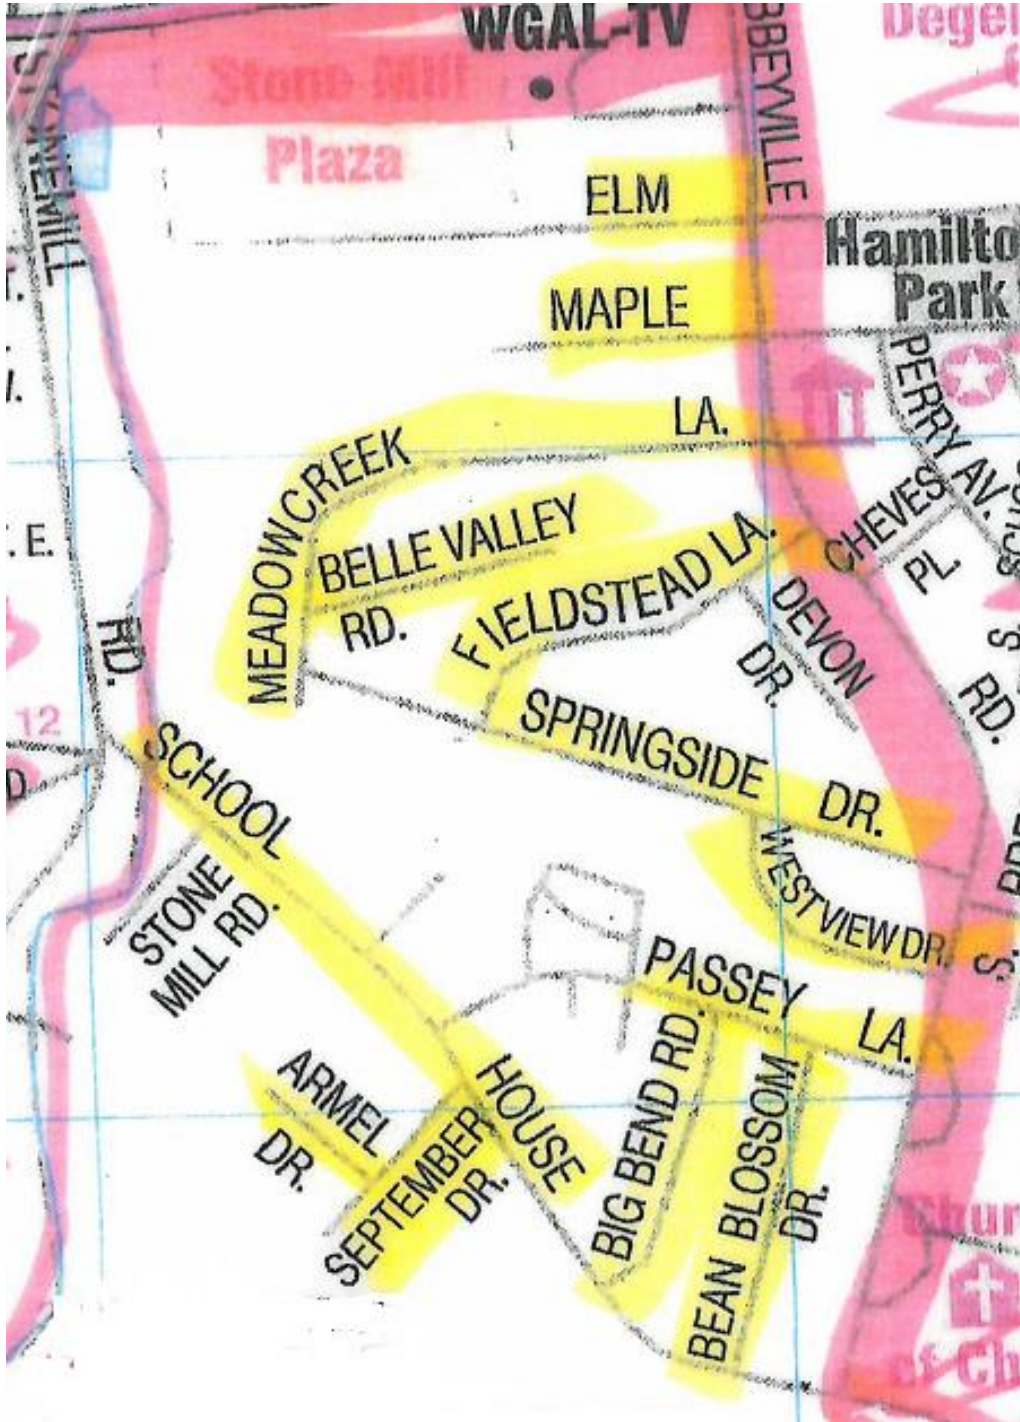

ROUTE 2 & 3 West

1st & 3rd Tues/Wed Signed Areas (8am to 11:45am)

ROUTE 4 North of Rt. 23

South side of Newtown Road ONLY

ROUTE 5 Zone B

Elm to School House Road
West of Abbeyville Road, includes Abbeyville Road, both sides

ROUTE 5 Zone C-1

Non-signed Week

ROUTE 5 Zone C-2

Non-signed Week

NON-SIGNED AREAS West Side
South of Hamilton Park Drive