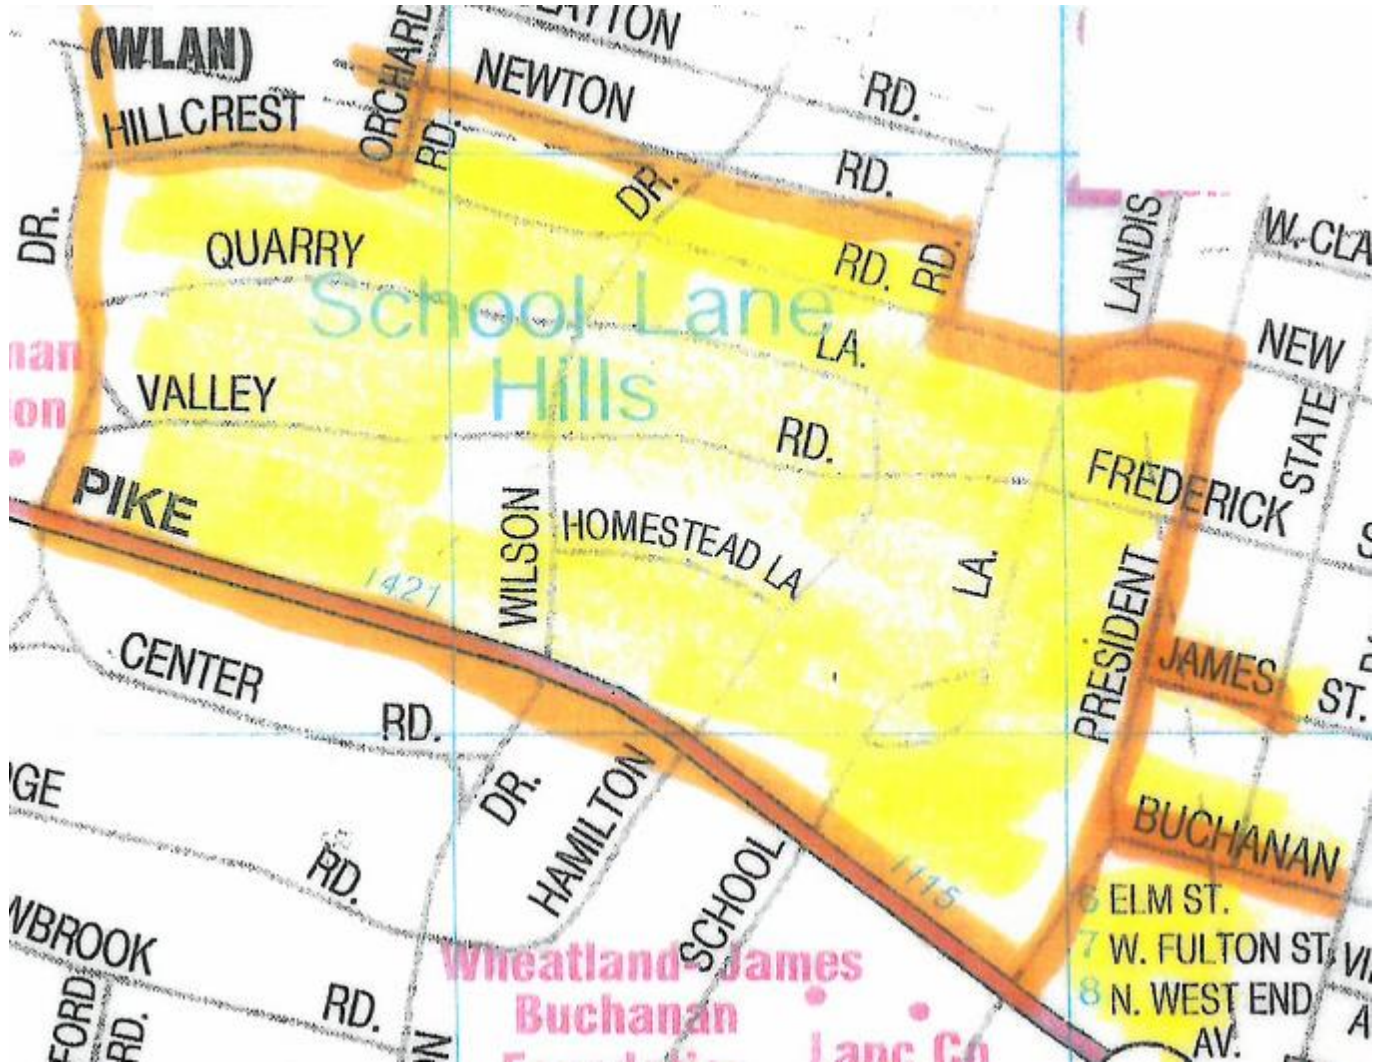

ROUTE 2 & 3 West

1st & 3rd Tues/Wed Signed Areas (8am to 11:45am)

ROUTE 4 North of Rt. 23

South side of Newtown Road ONLY

ROUTE 5 Zone B

Elm to School House Road
West of Abbeyville Road, includes Abbeyville Road, both sides

ROUTE 5 Zone C-1

Non-signed Week

ROUTE 5 Zone C-2

Non-signed Week

NON-SIGNED AREAS West Side
South of Hamilton Park Drive